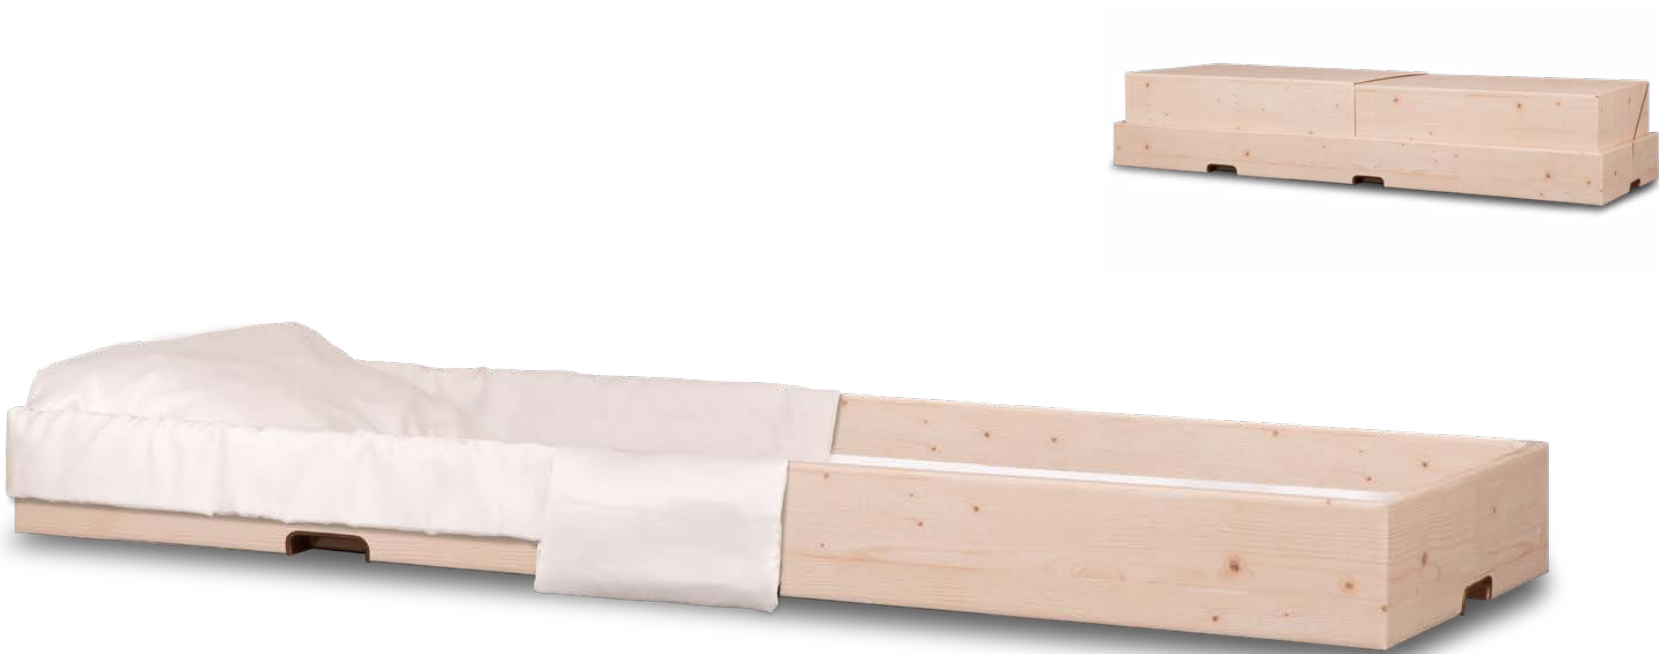

# RENTAL CASKET INSERTS

## RENTAL CASKET INSERT FOR STARMARK AND NATIONAL BRAND RENTAL CASKETS

Pine  
Crepe or Velvet Interior