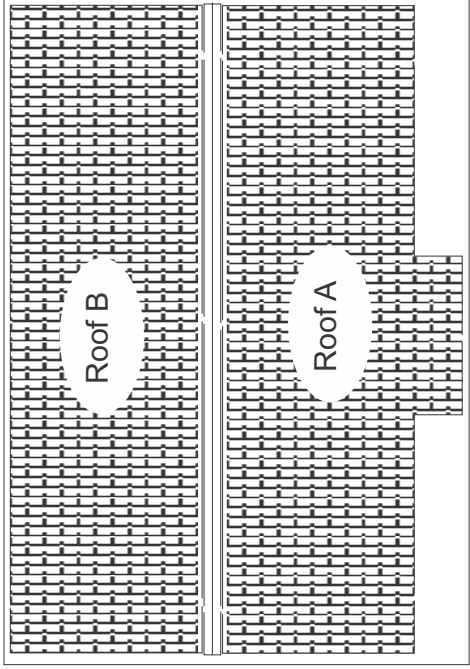

SHOWCASE Miniatures

Graphic

FT DAVIS ALA
FT DAVIS ALA
FT DAVIS ALA
FT DAVIS ALA

Showcase Miniatures Kit #113

Exploded view

FT Davis

Kit #113 Ft. Davis kit

Part panels inventory

You will need 1 each of the panels shown on this page.