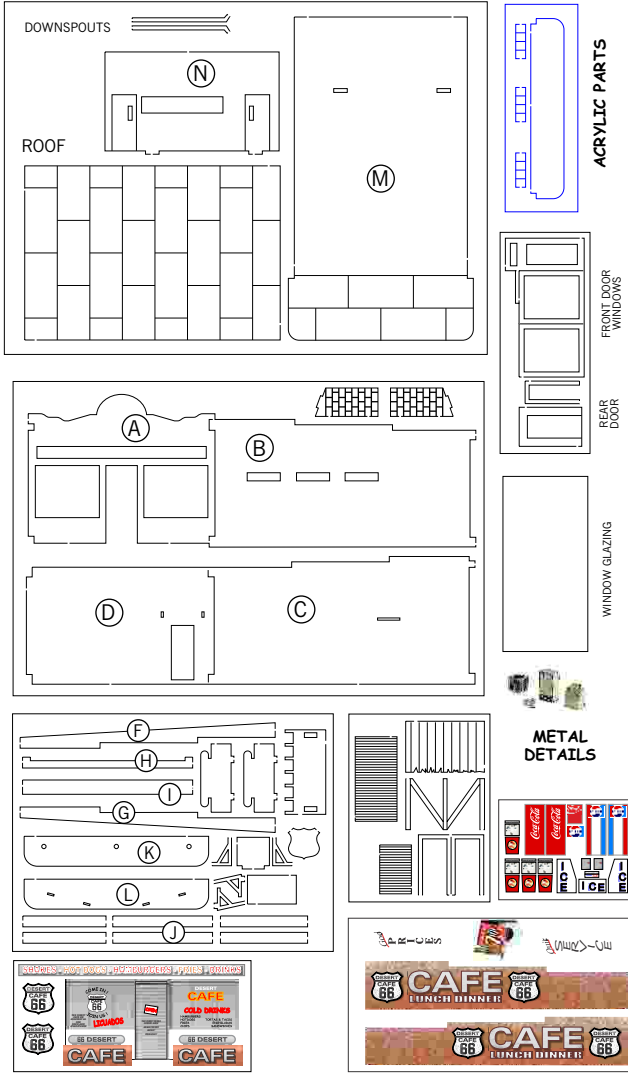

SHOWCASE MINIATURES
DESERT CAFE ASSEMBLY INSTRUCTIONS
-PARTS LIST-

1

KIT NUMBER
4702

SHOWCASE MINIATURES
www.showcaseminatures.net
d@showcaseminatures.net
334-750-3276

ROOF SUPPORTS
AND WALL CAPS
IN PLACE

2

AWNING
ASSEMBLY

3