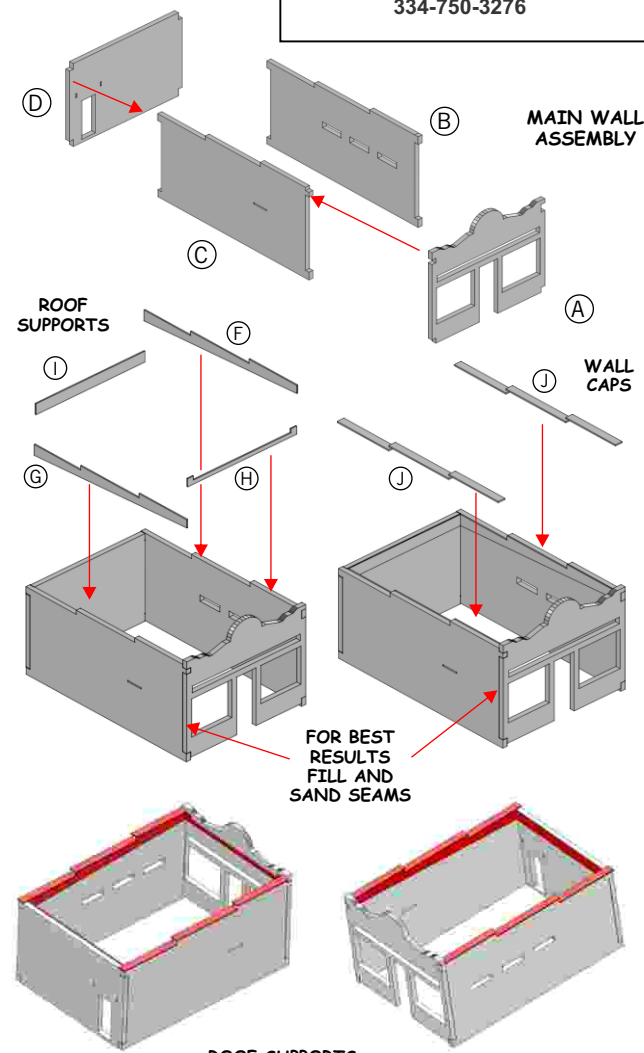

SHOWCASE MINIATURES
DESERT CAFE ASSEMBLY INSTRUCTIONS
-PARTS LIST-

1

KIT NUMBER
4702

SHOWCASE MINIATURES
www.showcaseminatures.net
d@showcaseminatures.net
334-750-3276

ROOF SUPPORTS
AND WALL CAPS
IN PLACE