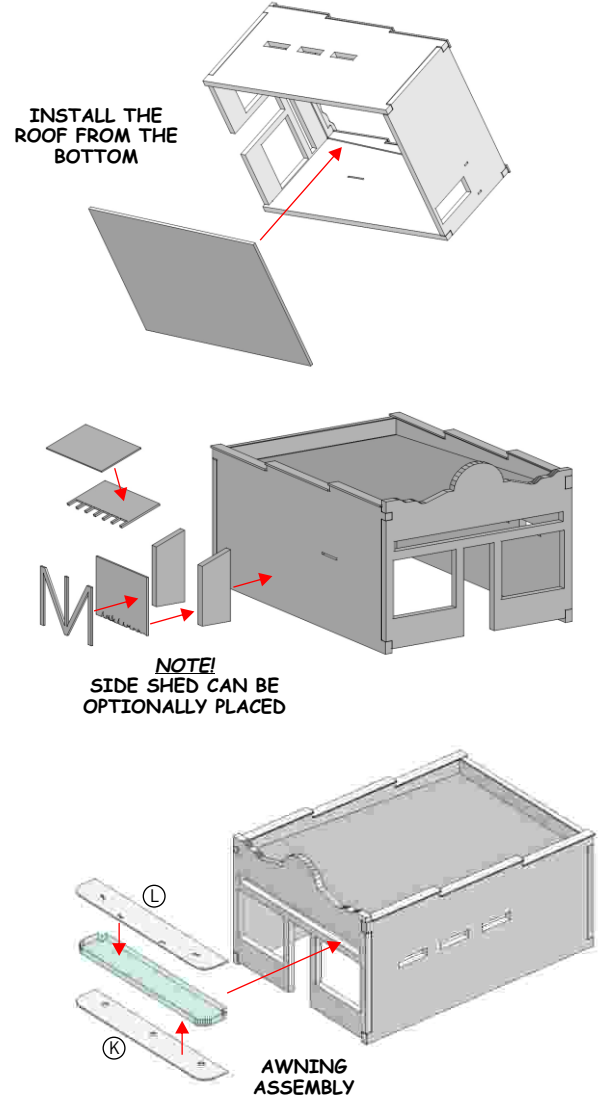

AWNING
ASSEMBLY

3