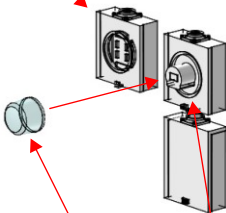

2324

WEATHERHEAD

.020" OR .025"
BRASS WIRE OR
STYRENE ROD
(NOT INCLUDED)

EMPTY
METER BASE

CLEAR
METER
GLOBE

APPLY
PSA GLUE
TO THE
METER BASE