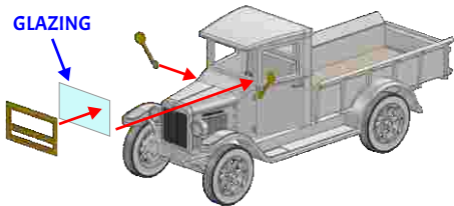

CAREFULLY REMOVE
PART SUPPORTS
AND CLEAN POINTS
OF CONTACT WITH
A FILE OR
SANDPAPER

ETCHED
STEERING
WHEEL

METAL PARTS
CAN BE
CLEANED IN
RUBBING
ALCOHOL

BASIC
ASSEMBLY

REAR
WHEEL

FRONT
WHEEL

WOOD
BED

SPARE
REAR
WHEEL

GLAZING

WINDOW GLAZING IS INCLUDED IN THE KIT.
USE CANOPY GLUE TO ATTACH THE GLAZING.

FRONT
CAB

SIDE
DOOR

NOT
USED

REAR
CAB