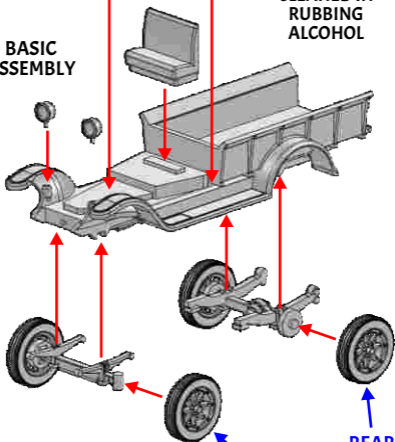

CAREFULLY REMOVE
PART SUPPORTS
AND CLEAN POINTS
OF CONTACT WITH
A FILE OR
SANDPAPER

ETCHED
STEERING
WHEEL

METAL PARTS
CAN BE
CLEANED IN
RUBBING
ALCOHOL

BASIC
ASSEMBLY

REAR
WHEEL

FRONT
WHEEL

WOOD
BED

SPARE
REAR
WHEEL

GLAZING

WINDOW GLAZING IS INCLUDED IN THE KIT.
USE CANOPY GLUE TO ATTACH THE GLAZING.

FRONT
CAB

SIDE
DOOR

NOT
USED

REAR
CAB