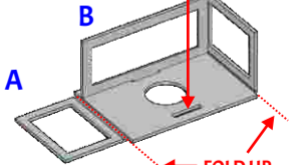

HO Scale 1:87

2387

GRS  
Short Base

ETCHED  
LINE

USE CA GLUE  
(SUPER GLUE)  
TO ASSEMBLE

FOLD UP  
ALONG  
ETCHED  
LINE