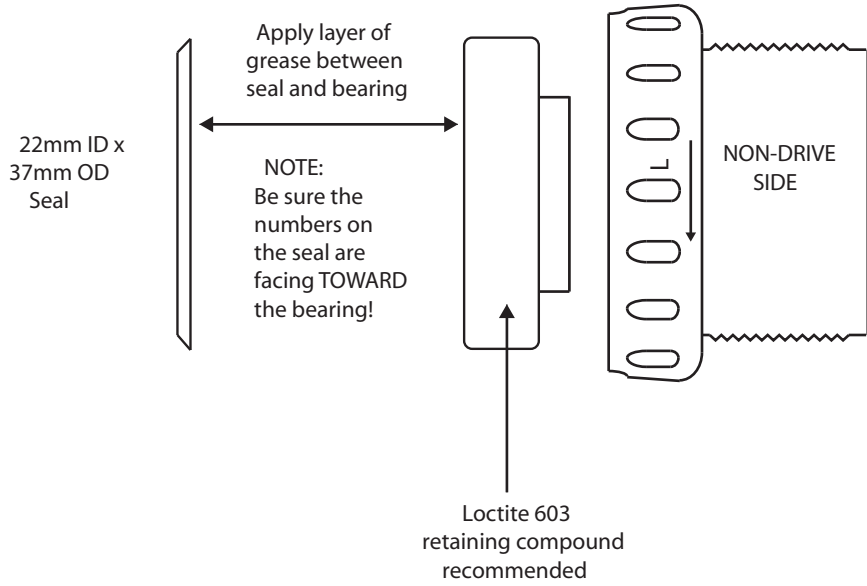

RWC BEARING KIT FOR SRAM GXP OUTBOARD BOTTOM BRACKETS

TAPERED CUPS

STRAIGHT CUPS