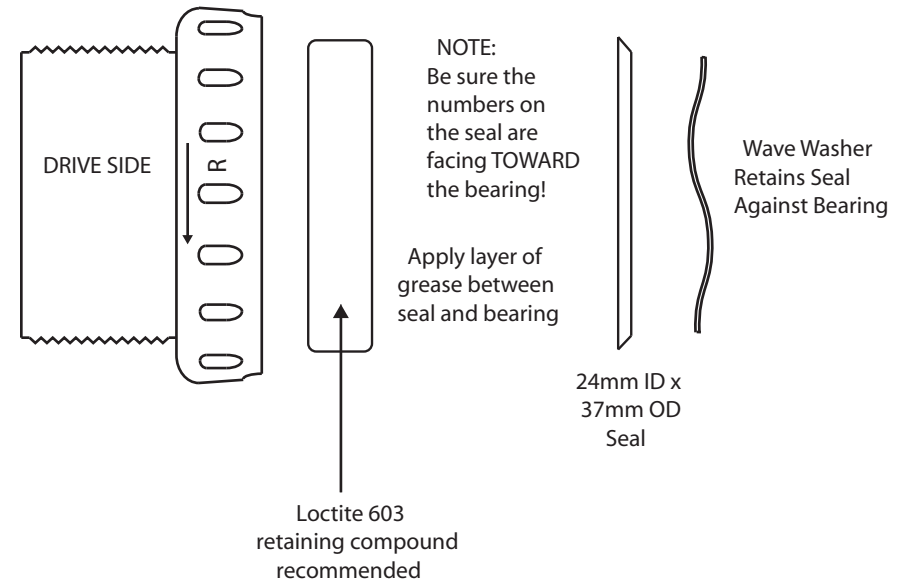

RWC BEARING KIT FOR SRAM GXP OUTBOARD BOTTOM BRACKETS

TAPERED CUPS

STRAIGHT CUPS