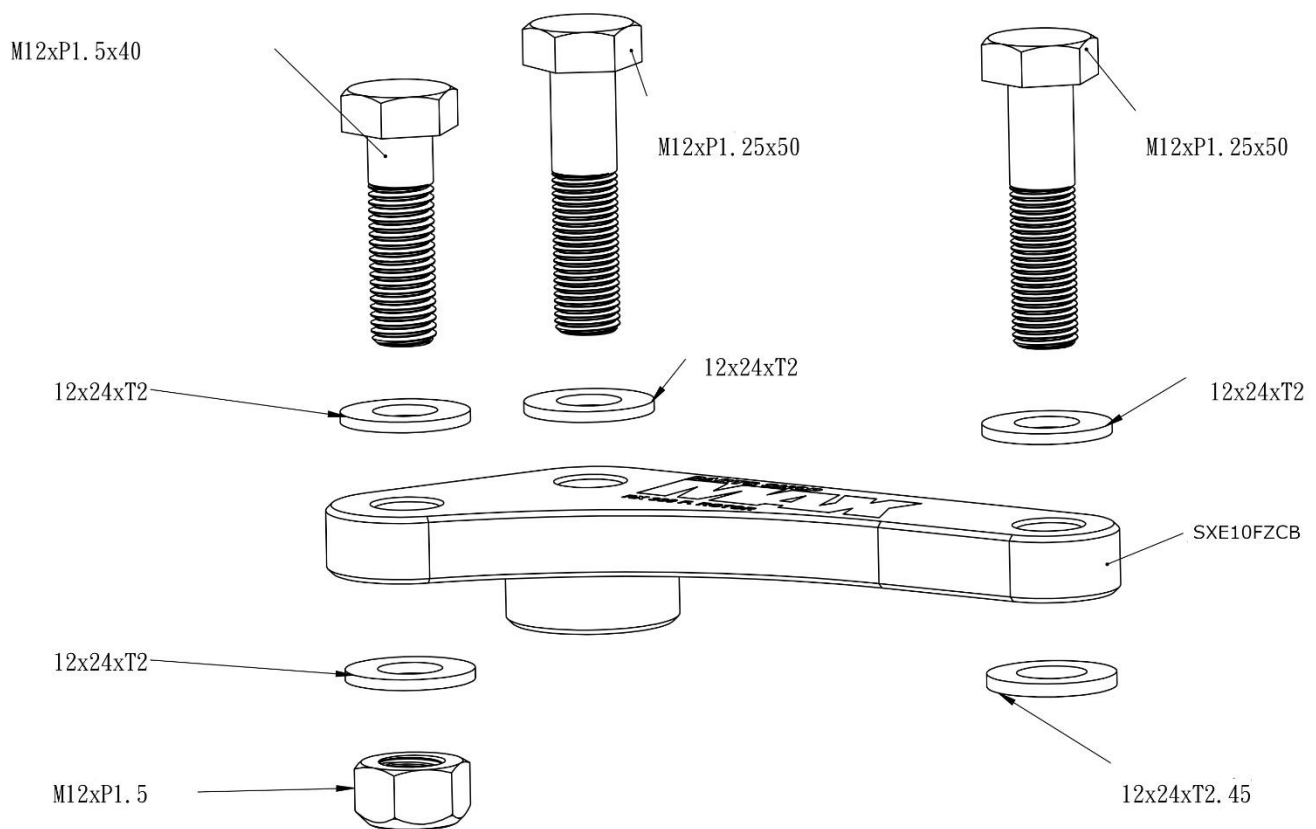

PARTS SHOP MAX

IS300 / Front Z32 Caliper Bracket

Description & install tips

Is300 4 piston aluminum z32 twin turbo front caliper bracket for use with RX330 front rotors sourced from any local or online parts stores. Perfect for use with our all-new reproduction Z32 front calipers, sold separately. CNC billet aluminum adapter with gold anodizing and laser logo. Hardware is included. ** Install Notes – Trimming is required on the OEM dust shield.

Exploded Diagram