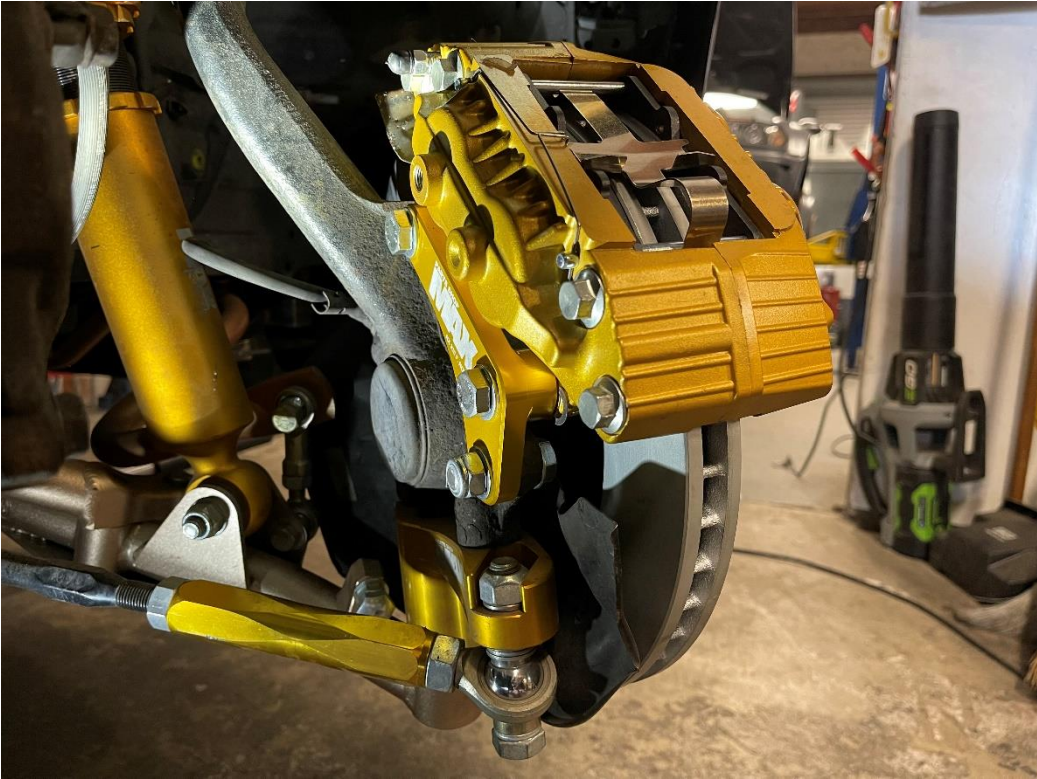

Install Example