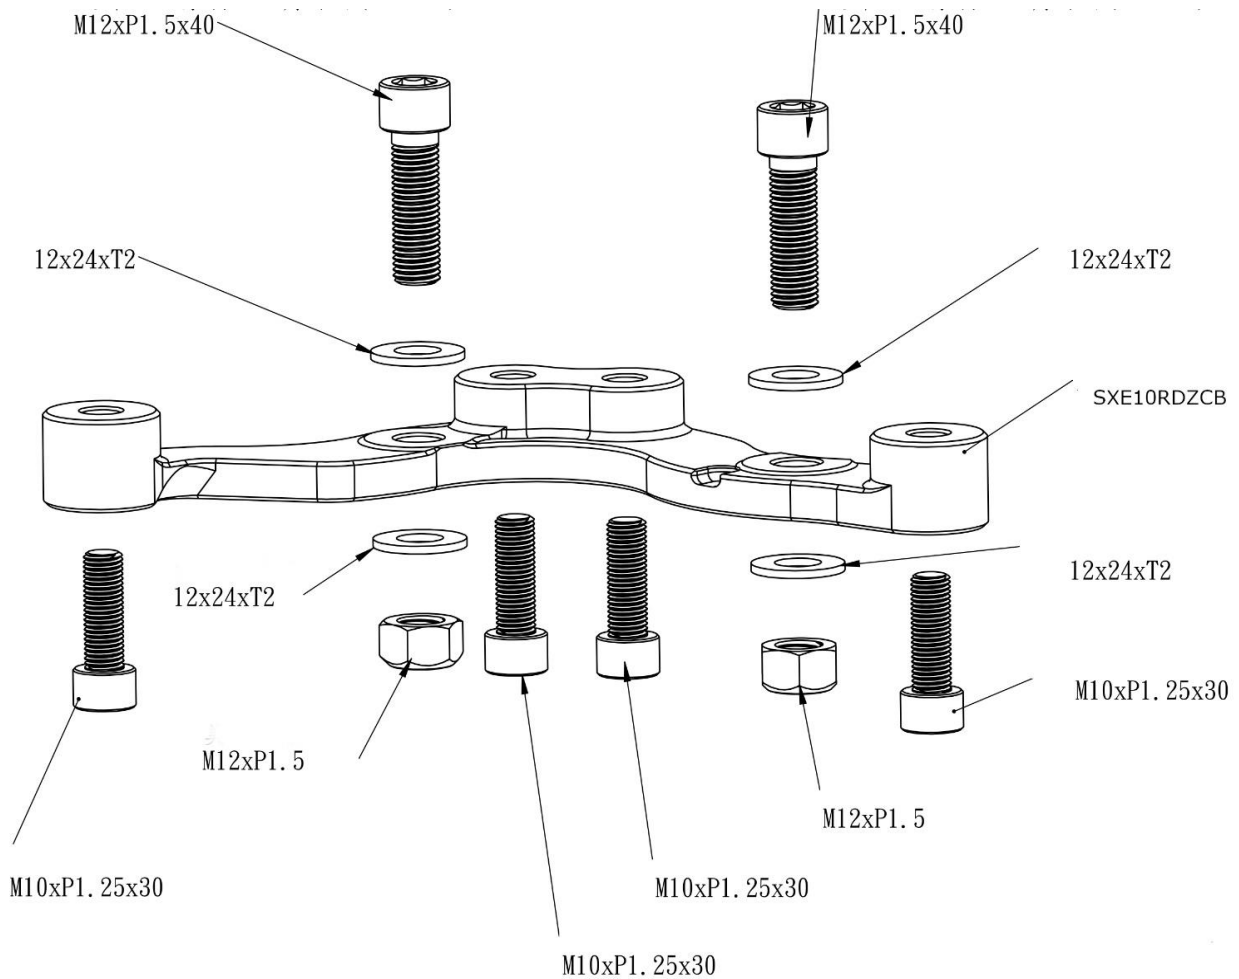

IS300 / Rear Dual Z32 Caliper Bracket

Description & install tips

Is300 dual z32 twin turbo rear caliper bracket for use with the stock rear rotor. Retains OEM drum parking brake. Perfect for use with our all-new reproduction 2 piston Z32 rear calipers, sold separately. CNC billet aluminum adapter with gold anodizing and laser logo. Hardware is included. ** Install Notes – Trimming is required on the OEM dust shield. Grinding is required on the knuckle mount until its flattened, using the shape of our aluminum bracket as your guide. This gives clearance for the center of the lower caliper as shown in the install examples here.

Exploded Diagram

Install Example, partial cutting on dust shield with outer access to socket cap head.

Install Example, hardware direction changed.

ONE-YEAR LIMITED WARRANTY AND DISCLAIMER

All Parts Shop Max brand products are intended for Off Road Use Only and carry a one year limited warranty. See below for details.